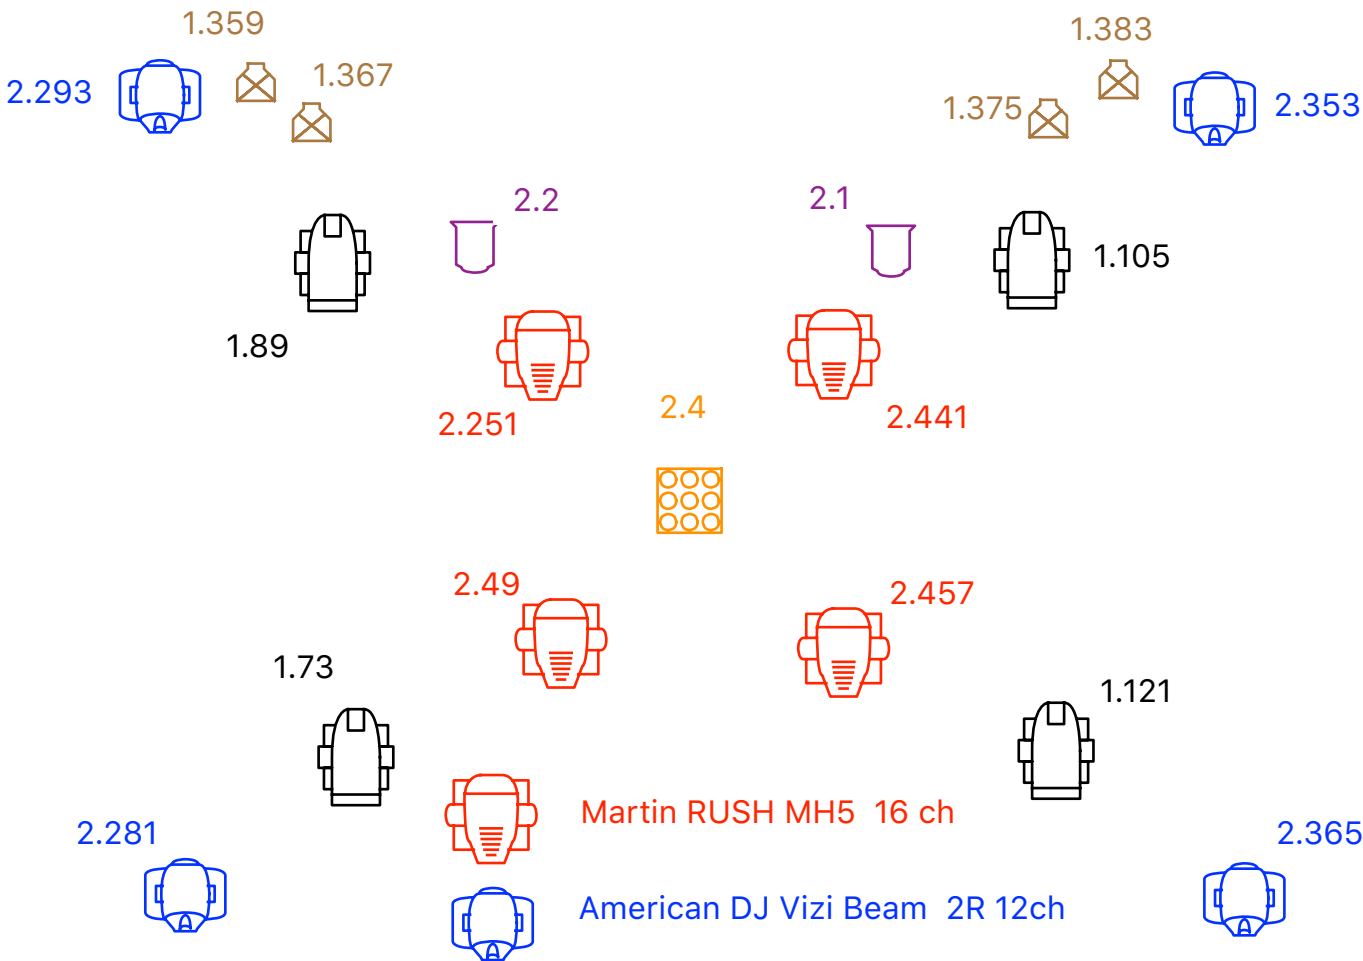

Led screen plan of Retro Music Hall 2019

A Club With History

FLOOR

Martin RUSH MH5 16 ch

American DJ Vizi Beam 2R 12ch

Martin Mac 101 12ch

American DJ FREQ 5 Strobe 7ch

American DJ 5P Hex 8ch

ShowTec Active Sunstrip 10ch

A Club With History

Retro Music Hall Light Plot 1 - Floor

A Club With History

Retro Music Hall Light Plot 2

-  Martin RUSH MH5 16 ch
-  American DJ Vizi Beam 2R 12ch
-  Martin Mac 101 12ch
-  American DJ 5P Hex 8ch
-  Robe RedWash 16ch
-  Blinder
-  Arri
-  CO2 Jets
-  Martin Atomic 3000